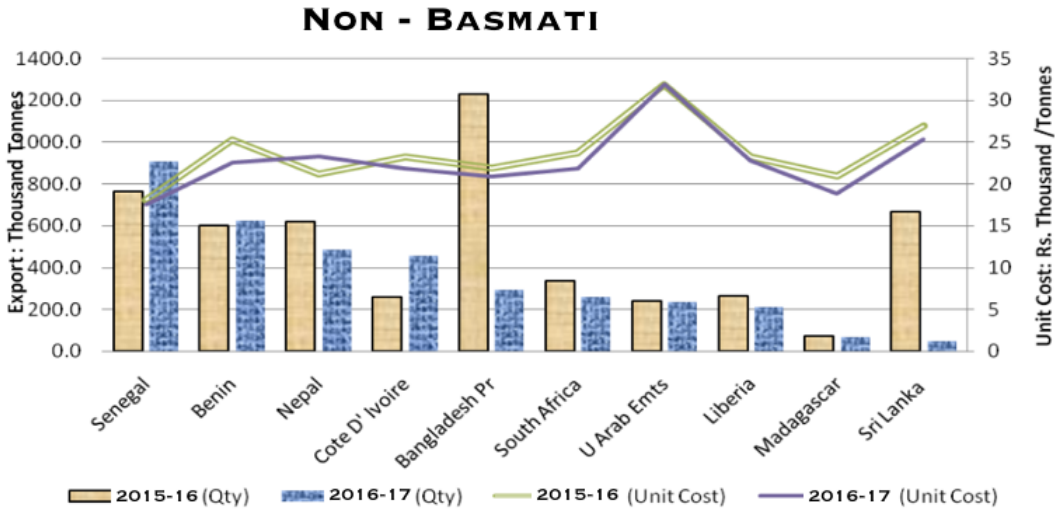

**RICE EXPORT INDIA  
BASMATI / NON-BASMATI  
BIRD'S EYE VIEW**

**RICE EXPORT - INDIA**

- SAUDI ARAB WAS THE LEADING IMPORTING COUNTRY FOR BASMATI RICE FROM INDIA FOLLOWED BY IRAN AND UAE.

- SENEGAL, BENIN AND NEPAL WERE AMONGST INDIA'S TOP THREE IMPORTING COUNTRIES FOR NON-BASMATI.

**IN MILLION TONNES**

Year	Export Basmati	Export Non-Basmati
2009-10	2.02	0.14
2010-11	2.37	0.10
2011-12	3.18	4.00
2012-13	3.50	6.64
2013-14	3.76	7.00
2014-15	3.70	8.23
2015-16	4.04	6.37
2016-17	4.10	6.35