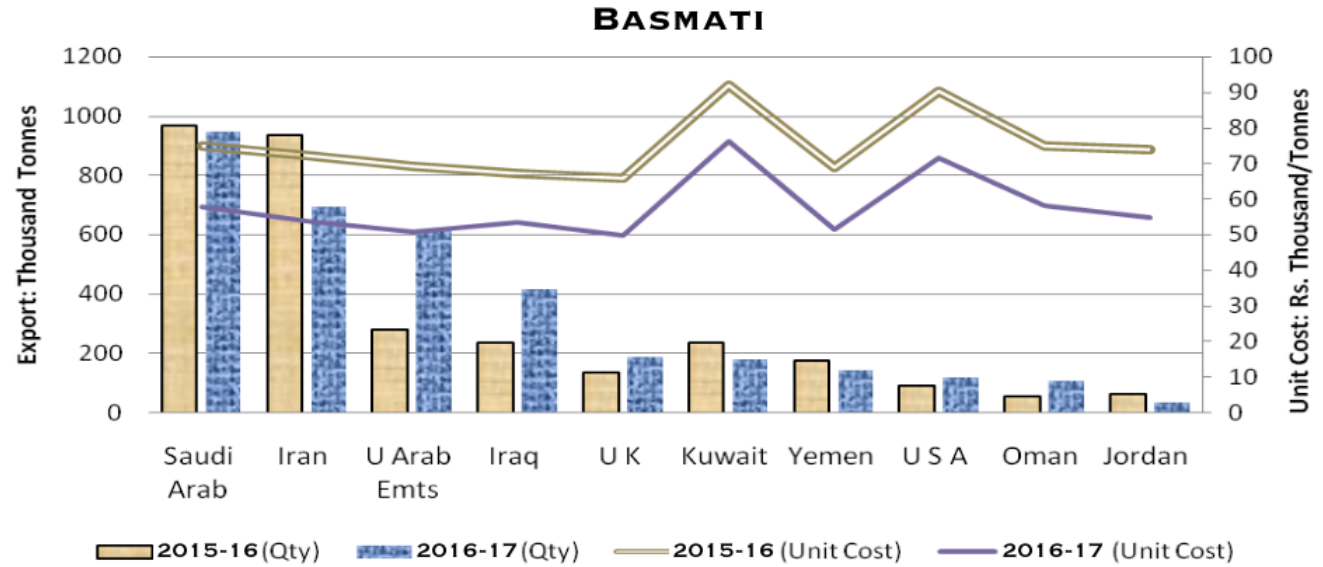

**RICE EXPORT INDIA  
BASMATI / NON-BASMATI  
BIRD'S EYE VIEW**

**RICE EXPORT - INDIA**

- SAUDI ARAB WAS THE LEADING IMPORTING COUNTRY FOR BASMATI RICE FROM INDIA FOLLOWED BY IRAN AND UAE.

- SENEGAL, BENIN AND NEPAL WERE AMONGST INDIA'S TOP THREE IMPORTING COUNTRIES FOR NON-BASMATI.

**IN MILLION TONNES**

Year	Export Basmati	Export Non-Basmati
2009-10	2.02	0.14
2010-11	2.37	0.10
2011-12	3.18	4.00
2012-13	3.50	6.64
2013-14	3.76	7.00
2014-15	3.70	8.23
2015-16	4.04	6.37
2016-17	4.10	6.35